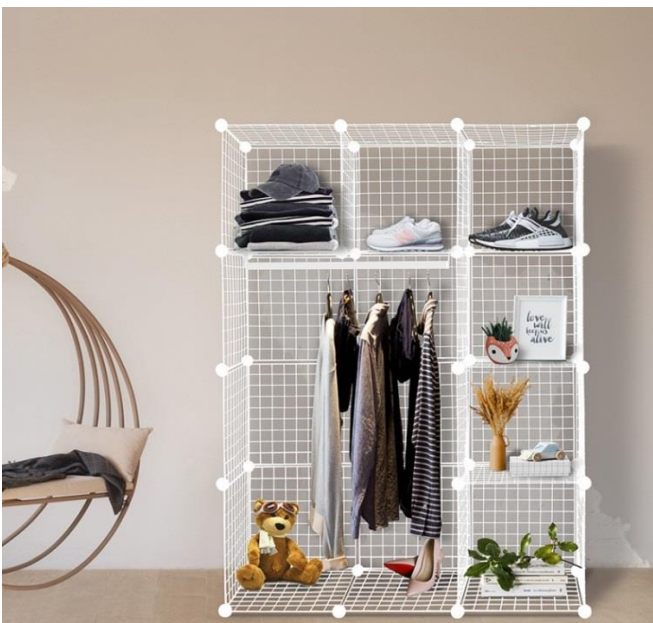

Triangle Side Table

- Small Size & Foldable Design.
- Size:
 - ◆ Tabletop: 49.1 x 45.8 cm
 - ◆ In use -> 11/16"H

3 Tier Rolling Cart

- Easy to assemble and move around.
- Maximize storage space for multiple use.
- Size: W43 x D34 x H75 cm

Wire Cube Storage Organizer

- Create your unique display with storage cubes.
- Surface finish: PE coating
- Size:
 - ◆ Each cube panel 14" x 14"

20" Round Table Leg

- Easy installation.
- Leveler feet allow 1" upward height.

Adjustable Feet

Top & Bottom part

Grid Connector

- Perfectly interlock wire panels together.
- Size: 1.5" dia.

14" Metal Grid Panel

- Allow you to create your own storage solutions.
- Coated with white or black finish.