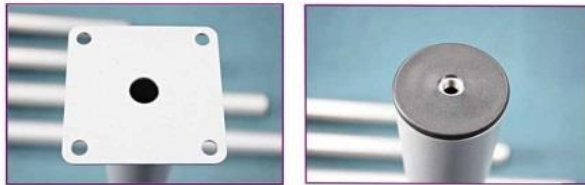

Wire Cube Storage Organizer

- Create your unique display with storage cubes.
- Surface finish: PE coating
- Size:
 - ◆ Each cube panel 14" x 14"

20" Round Table Leg

- Easy installation.
- Leveler feet allow 1" upward height.

Adjustable Feet

Top & Bottom part

Grid Connector

- Perfectly interlock wire panels together.
- Size: 1.5" dia.

14" Metal Grid Panel

- Allow you to create your own storage solutions.
- Coated with white or black finish.